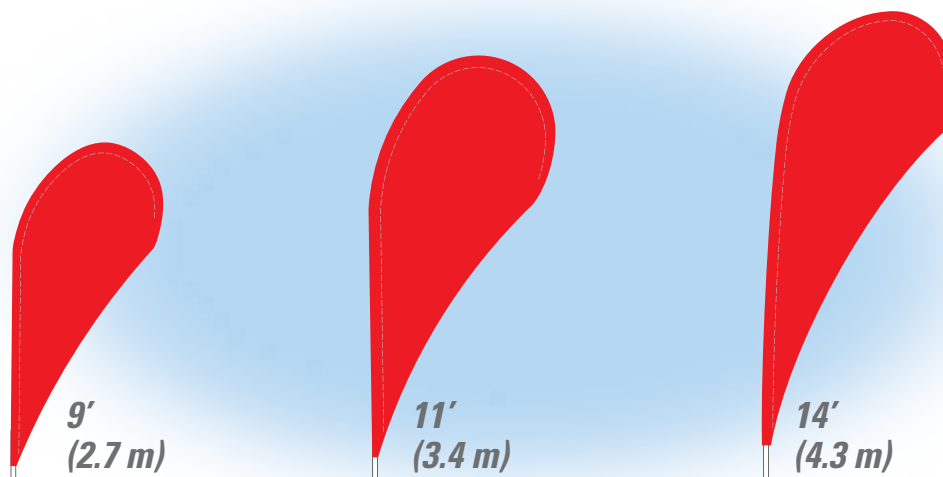

ProFlag™ Tear Drop

The new line of E-Z UP® Professional Flags are available in multiple styles and sizes to enhance your marketing impression. The Tear Drop flag utilizes tension to maintain its unique shape for continuous graphic exposure. All ProFlag™ products easily attach to your shelter or stand alone to bring your company graphics nearly anywhere!

FEATURES:

- ◇ Sets Up in Seconds!™
- ◇ 3 sizes – 9' (2.7 m), 11' (3.4 m) and 14' (4.3 m)
- ◇ Heavy – Duty Aluminum / Fiberglass, Piece – Together Flag Pole
- ◇ Nylon Composite Fabric
- ◇ 16 Colors Available
- ◇ Large Printable Area
- ◇ Professional Carry Bag For Compact Storage
- ◇ 1 – Year Warranty

SHELTER MOUNT BRACKET

DELUXE GROUND STAKE KIT

DELUXE FOLDING BASE STAND

14' MIRROR IMAGE
TEAR DROP

Authorized Dealer

Tear Drop Fabric Colors:

PRODUCT NAME	ProFlag™ Tear Drop		
SIZES	9'	11'	14'
POLE	Heavy – Duty Aluminum / Fiberglass Piece – Together Flag Pole		
FABRIC	16 Colors • Nylon Composite Fabric		
PRODUCT INCLUDES	Pole, Flag Fabric, Carry / Storage Bag and Deluxe Ground Stake or Deluxe Folding Base Stand		
WARRANTY	1 Year		
ITEM WEIGHT	.50 — 1 lbs.	1 — 2 lbs.	2 — 4 lbs.
SHIPPING BOX SIZE	60" L x 4" W x 4" H	60" L x 4" W x 4" H	60" L x 4" W x 4" H
SHIPPING WEIGHT W/ STAKE	8 lbs. — 10 lbs.	9 lbs. — 12 lbs.	11 lbs. — 13 lbs.
SHIPPING WEIGHT W/ STAND	12 lbs. — 14 lbs.	13 lbs. — 15 lbs.	17 lbs. — 19 lbs.