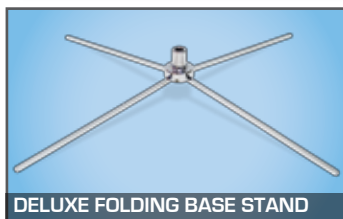

SHELTER MOUNT BRACKET

DELUXE GROUND STAKE KIT

DELUXE FOLDING BASE STAND

14' MIRROR IMAGE
TEAR DROP

Authorized Dealer

Tear Drop Fabric Colors:

PRODUCT NAME	ProFlag™ Tear Drop		
SIZES	9'	11'	14'
POLE	Heavy – Duty Aluminum / Fiberglass Piece – Together Flag Pole		
FABRIC	16 Colors • Nylon Composite Fabric		
PRODUCT INCLUDES	Pole, Flag Fabric, Carry / Storage Bag and Deluxe Ground Stake or Deluxe Folding Base Stand		
WARRANTY	1 Year		
ITEM WEIGHT	.50 — 1 lbs.	1 — 2 lbs.	2 — 4 lbs.
SHIPPING BOX SIZE	60" L x 4" W x 4" H	60" L x 4" W x 4" H	60" L x 4" W x 4" H
SHIPPING WEIGHT W/ STAKE	8 lbs. — 10 lbs.	9 lbs. — 12 lbs.	11 lbs. — 13 lbs.
SHIPPING WEIGHT W/ STAND	12 lbs. — 14 lbs.	13 lbs. — 15 lbs.	17 lbs. — 19 lbs.