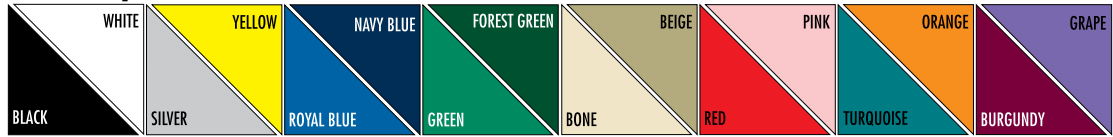

ProFlag™ Tear Drop

The new line of E-Z UP® Professional Flags are available in multiple styles and sizes to enhance your marketing impression. The Tear Drop flag utilizes tension to maintain its unique shape for continuous graphic exposure. All ProFlag™ products easily attach to your shelter or stand alone to bring your company graphics nearly anywhere!

SHELTER MOUNT BRACKET

DELUXE GROUND STAKE KIT

DELUXE FOLDING BASE STAND

14' MIRROR IMAGE
TEAR DROP

Authorized Dealer

Tear Drop Fabric Colors:

PRODUCT NAME	ProFlag™ Tear Drop		
SIZES	9'	11'	14'
POLE	Heavy – Duty Aluminum / Fiberglass Piece – Together Flag Pole		
FABRIC	16 Colors • Nylon Composite Fabric		
PRODUCT INCLUDES	Pole, Flag Fabric, Carry / Storage Bag and Deluxe Ground Stake or Deluxe Folding Base Stand		
WARRANTY	1 Year		
ITEM WEIGHT	.50 — 1 lbs.	1 — 2 lbs.	2 — 4 lbs.
SHIPPING BOX SIZE	60" L x 4" W x 4" H	60" L x 4" W x 4" H	60" L x 4" W x 4" H
SHIPPING WEIGHT W/ STAKE	8 lbs. — 10 lbs.	9 lbs. — 12 lbs.	11 lbs. — 13 lbs.
SHIPPING WEIGHT W/ STAND	12 lbs. — 14 lbs.	13 lbs. — 15 lbs.	17 lbs. — 19 lbs.