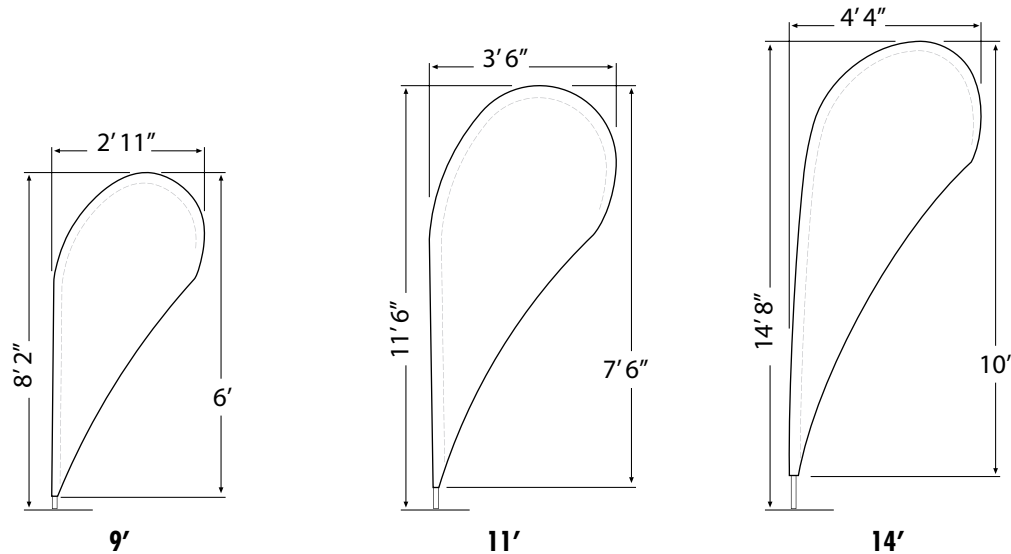

ProFlag™ TEAR DROP

ACCESSORIES

PRODUCT NAME	GROUND STAKE	FOLDING BASE STAND	SHELTER MOUNT BRACKET	WEIGHT BAGS
SIZE	22" — 24"	32" x 32" — 48" x 48"	N/A	2 - Pack
ITEM WEIGHT	2 lbs. — 5 lbs.	6 lbs. — 9 lbs.	1 lb.	3 lbs.
SHIPPING BOX SIZE	60" L x 4" W x 4" H	60" L x 4" W x 4" H	60" L x 4" W x 4" H	60" L x 4" W x 4" H
SHIPPING WEIGHT	3 lbs. — 6 lbs.	7 lbs. — 10 lbs.	1 lb.	3.5 lbs.

**Ask About Our Other E-Z UP®
Instant Products...We Make Life E-Z™!**